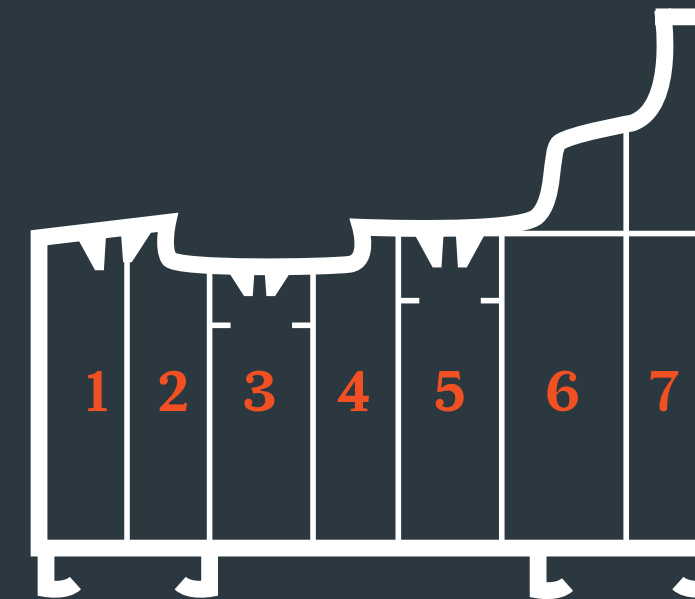

7 Chamber Design

Residence 7 has been engineered to meet current and anticipated future standards. Other window frames typically offer 3 or 5 chambers and are usually 70mm wide, R7 has 7 chambers and is 75mm wide, resulting in superior thermal, acoustic, strength and security performance.