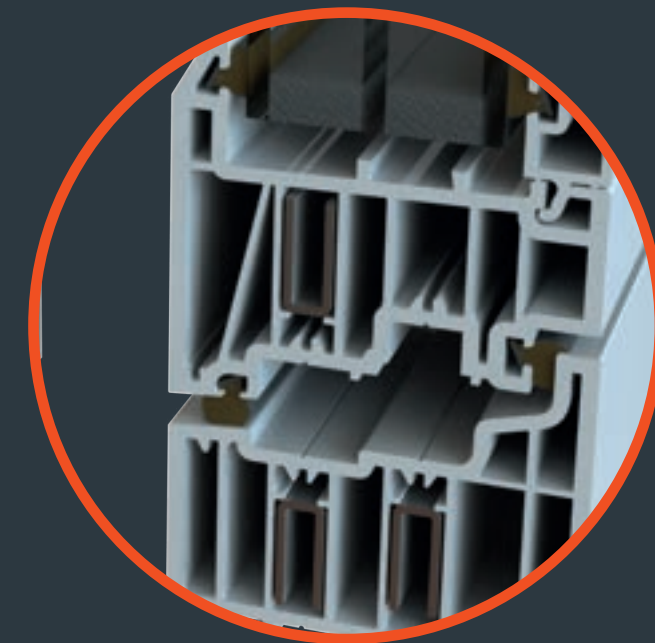

Greener Than You Realise

PVCu is greener than you realise. It's an insulating material, keeping you cosy in the winter and cool in the summer, contributing to lower energy bills and carbon emissions. R7 is to achieve a Window Energy Rating (WER) of A+ and a U-value of 0.8W/(m²K) which is Passivhaus standard so it's future proof too. All our windows and doors can be fully recycled and actually include a recycled material section within them. As for maintenance, there's very little, no toxic paints, primers, preservatives or fungicides to keep your windows looking fresh!

7 Chamber Design

Residence 7 has been engineered to meet current and anticipated future standards. Other window frames typically offer 3 or 5 chambers and are usually 70mm wide, R7 has 7 chambers and is 75mm wide, resulting in superior thermal, acoustic, strength and security performance.

Energy Efficient Glazing

Residence 7 is designed to accommodate 'energy efficient glazing' this term is used to describe double glazing or triple glazing used in modern windows. R7 has options for 28mm double glazing or 44mm triple glazing. The glazing bead is always on the inside which contributes to a higher security performance.