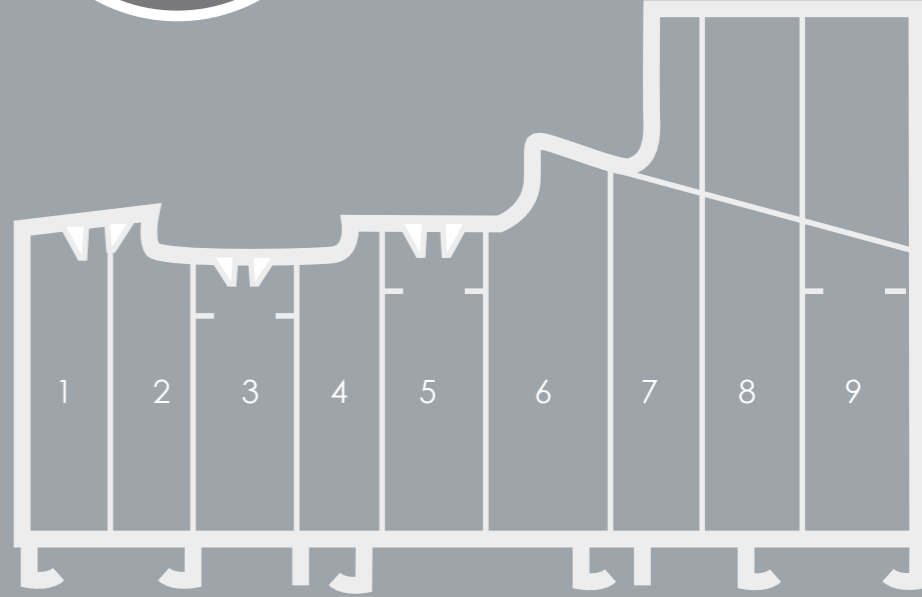

9
CHAMBER DESIGN
RECYCLED
MATERIAL USED