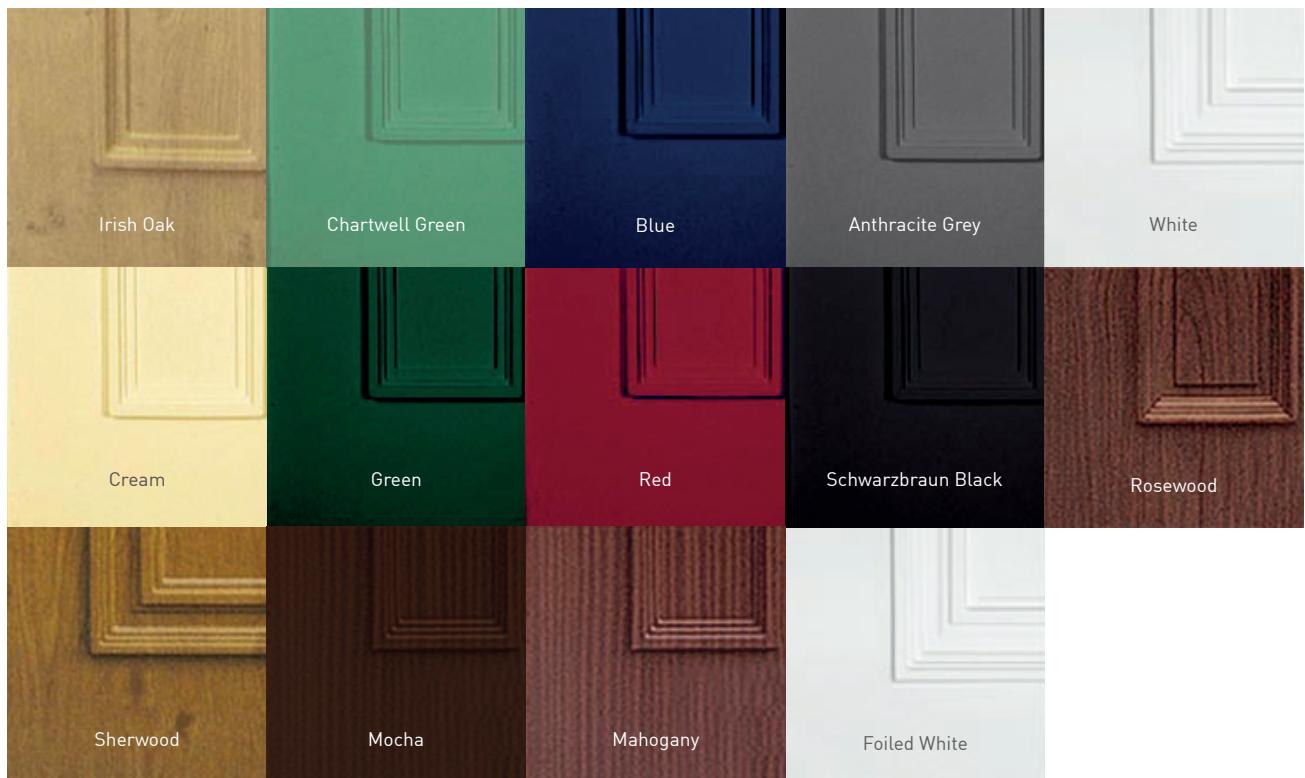

Life in Full Colour

We were the UK's first door panel company to offer a comprehensive range of foiled coloured door panels including flat and feature panels. Our range extends to rosewood, sherwood oak, mocha, two mahoganies, anthracite grey, cream, black (schwarzbraun), red, blue, green, standard white and foiled ash white, and now Irish oak and chartwell green as industry firsts.

At a time when some other door companies just offer plain white and a few woodgrain effects, we clearly lead the market. Today's consumer wants choice and we are giving that in our extended range of colours, which are capable of matching any coloured door frame. Grain runs vertically on door & side panels, horizontally on conservatory panels.

“Choose your colours carefully and much like the interior of your home you can create an exterior entrance as individual as you. Make sure your installer offers you Nicedor”

REINFORCING OPTIONS

All our door panels are available with the following: Standard poly, 4mm MDF and double MDF