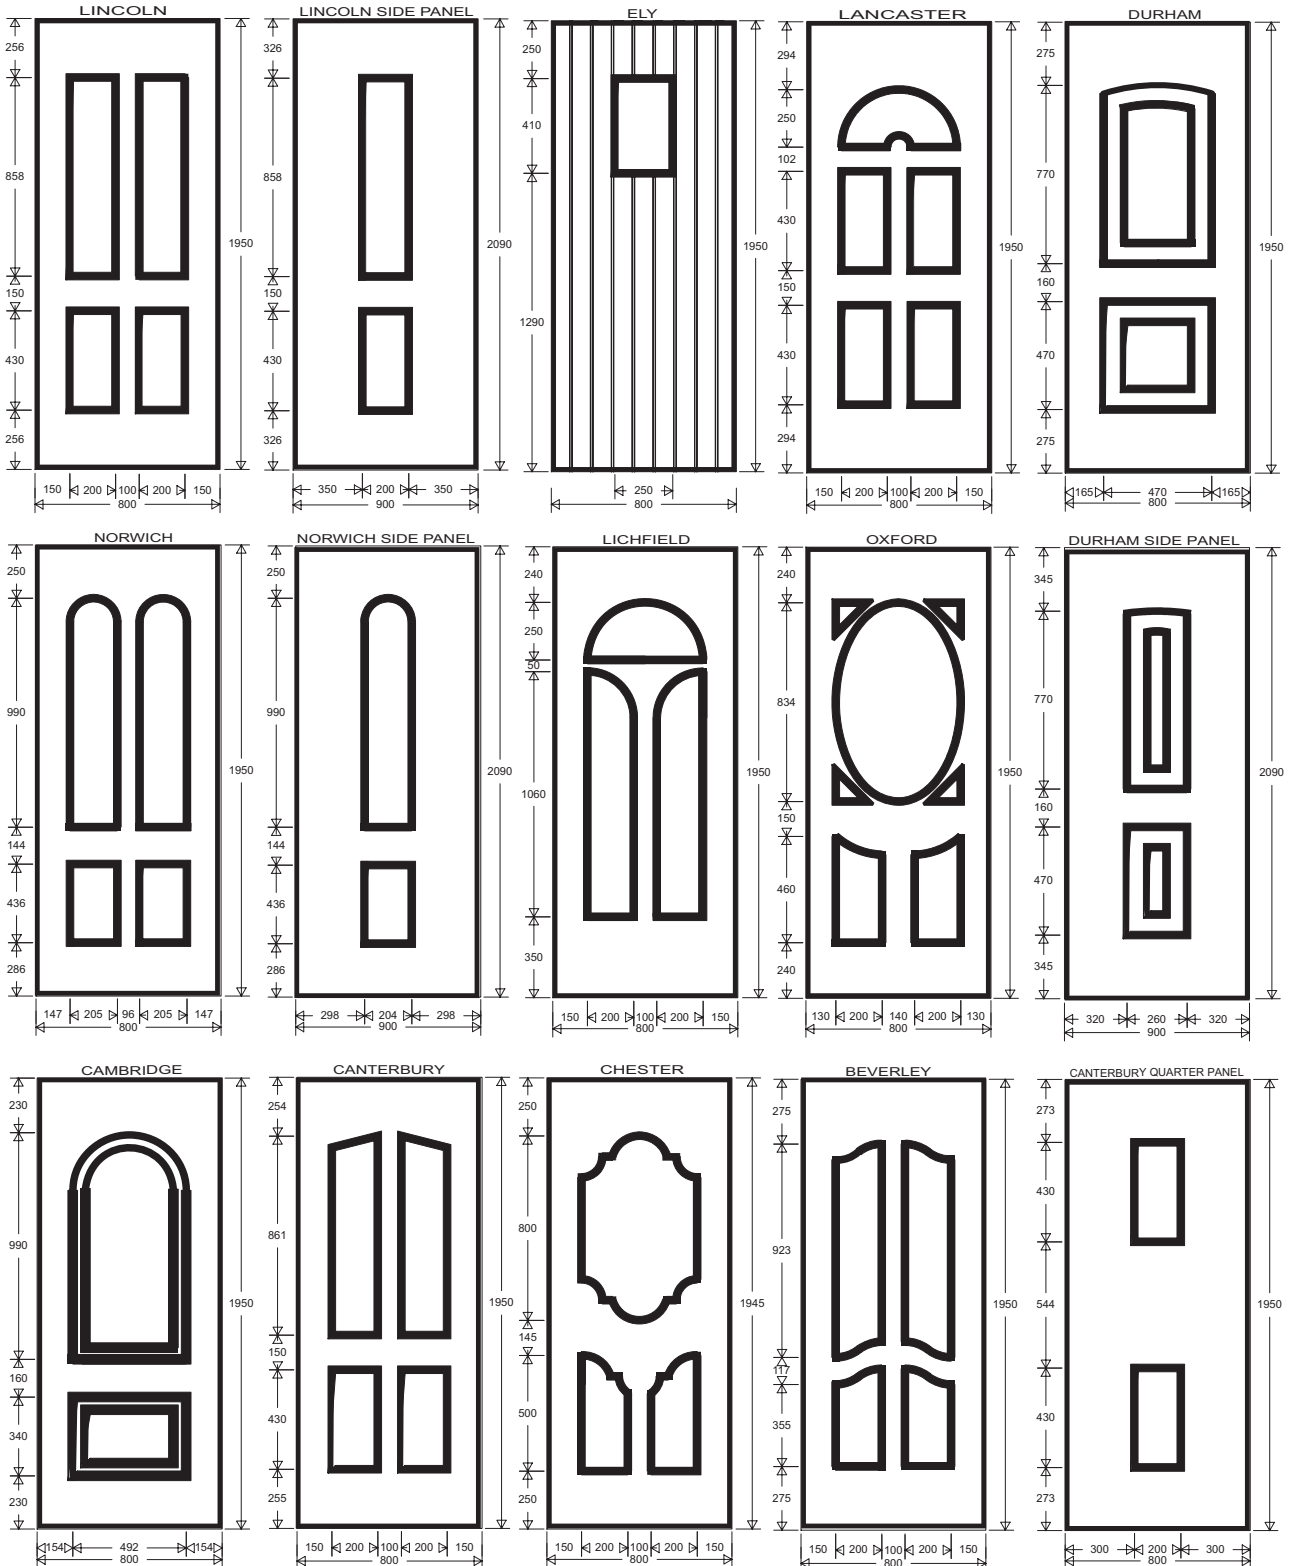

Panel sizes